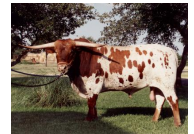

COMDOR

SB32 VICTORIA

IMPACTS REAR ADMIRAL

JK WIDE CINNAMON TWIST